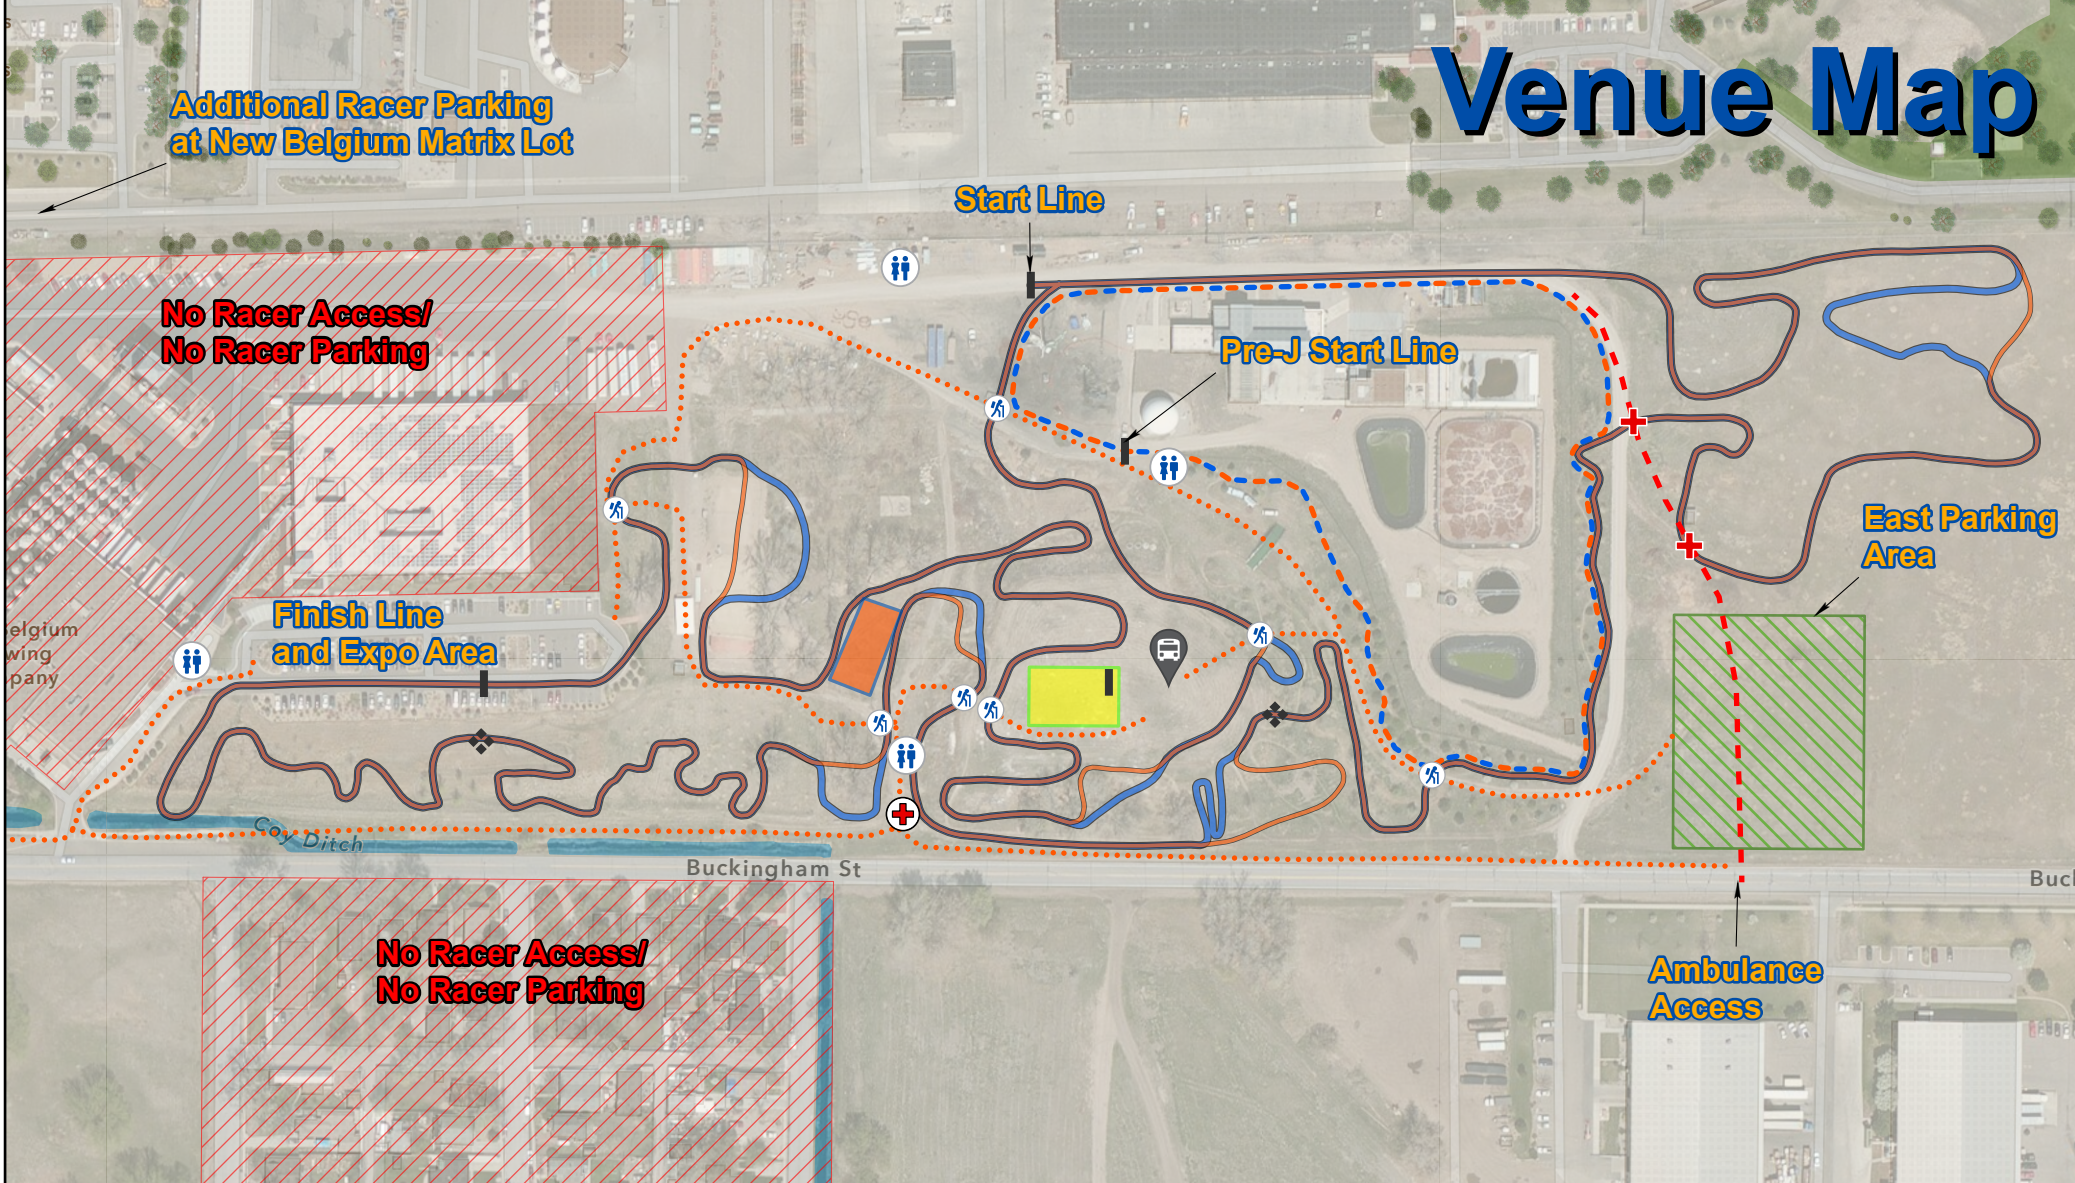

Venue Map

COTN Day 1 Course	Ambulance Crossing Dogtown	Short Bus and Beer	Kids Strider Course
COTN Day 2 Course	Course barriers	Stairs Dismount	Pit
Ambulance Access	Pedestrian Crossing	Start/Finish Line	No Racer Access/No Racer Parking
Pedestrian Access	Portable Toilet	Ambulance / EMT	Parking Area
Pre-J Race Course			